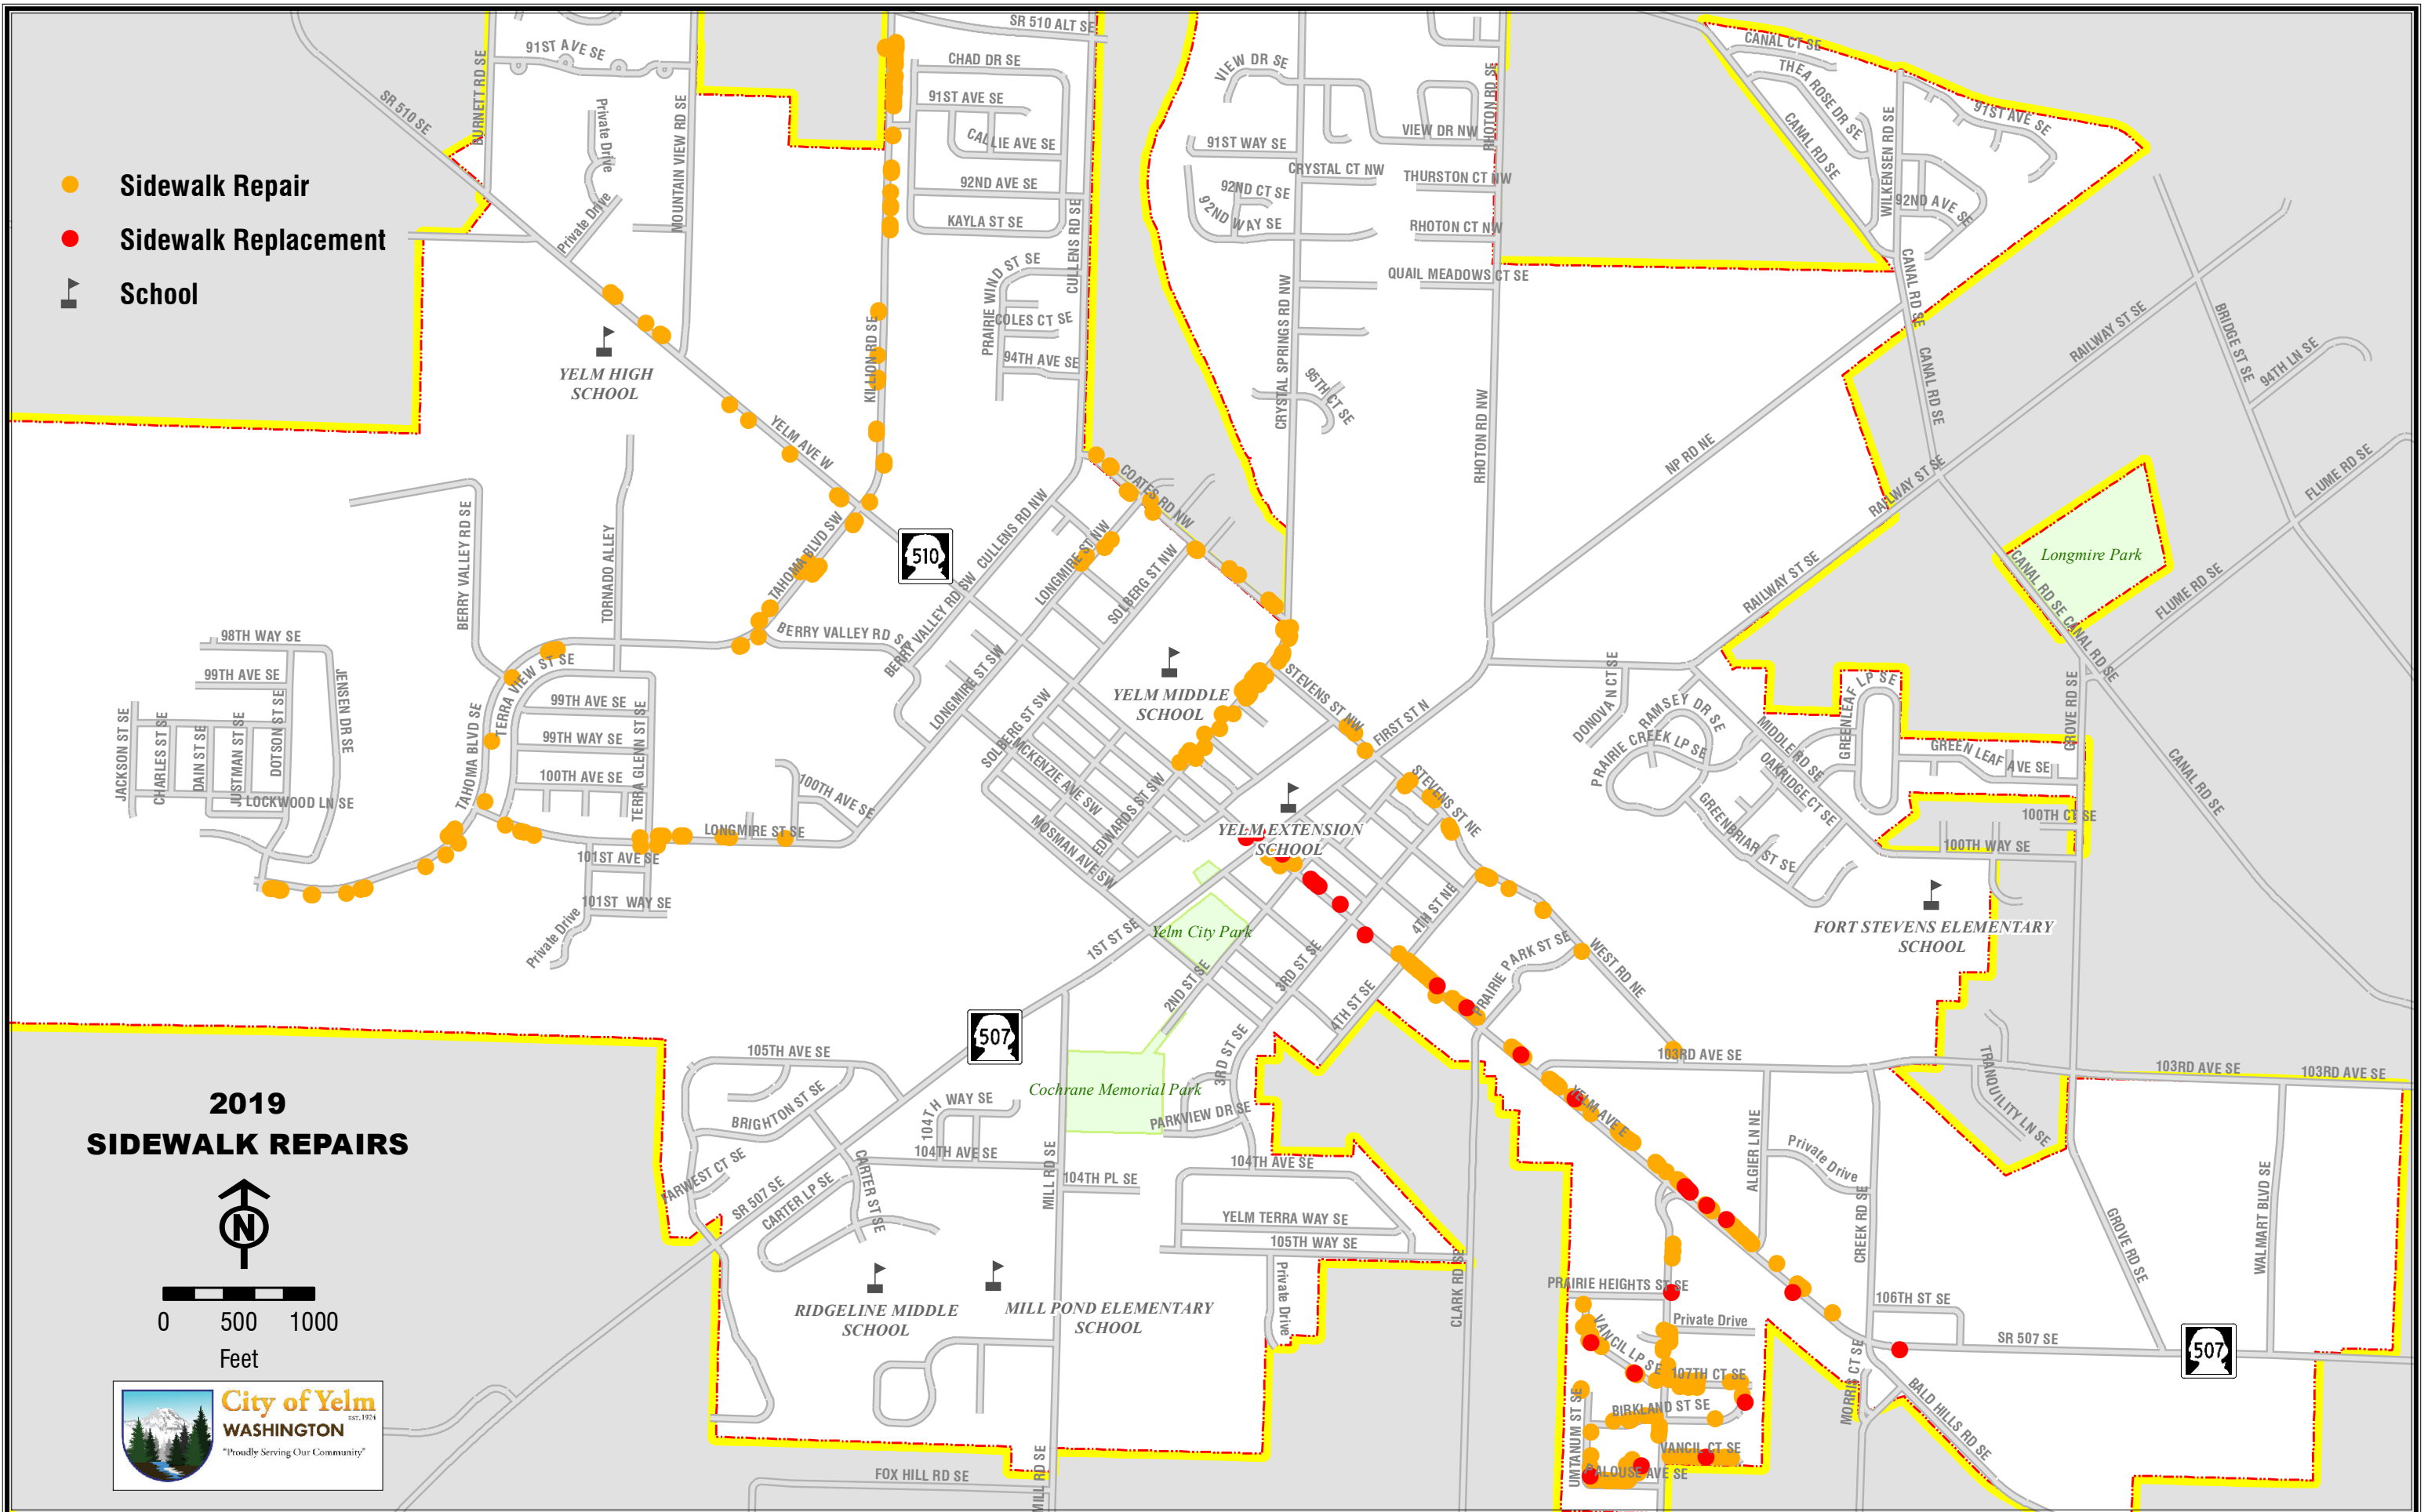

- Sidewalk Repair
- Sidewalk Replacement
- School

**2019
SIDEWALK REPAIRS**

0 500 1000
Feet